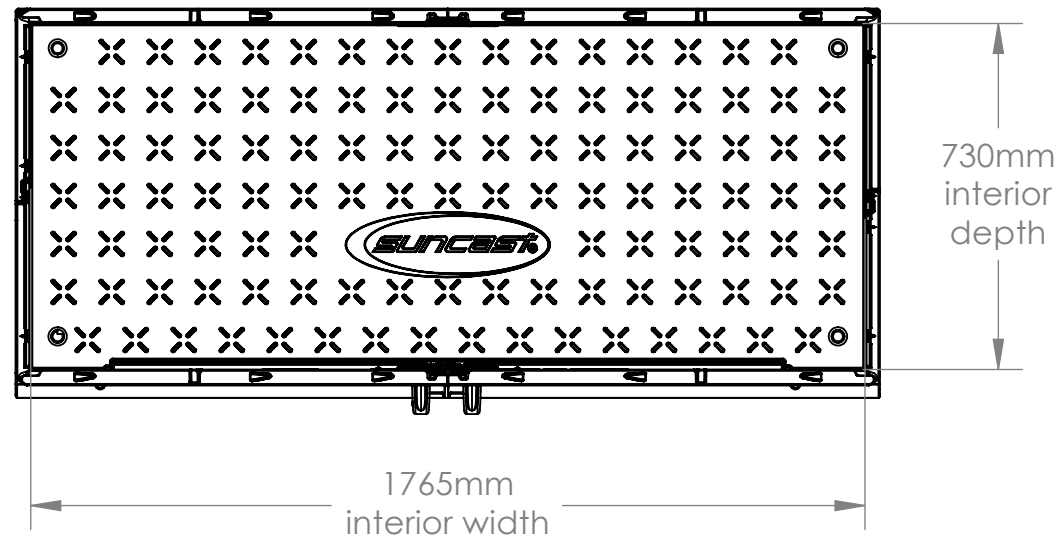

BMS6310

TOP VIEW