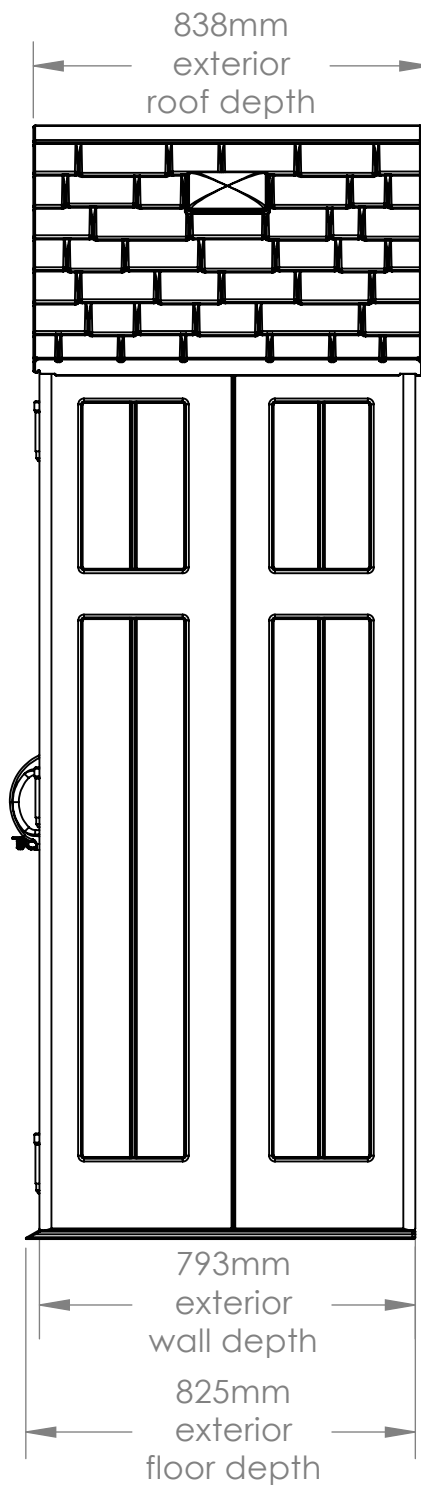

# BMS6310

FRONT VIEW

TOTAL VOLUME

Interior: 2.67 M<sup>3</sup>

Exterior: 2.93 M<sup>3</sup>

# BMS6310

SIDE VIEW

## SECTION VIEW