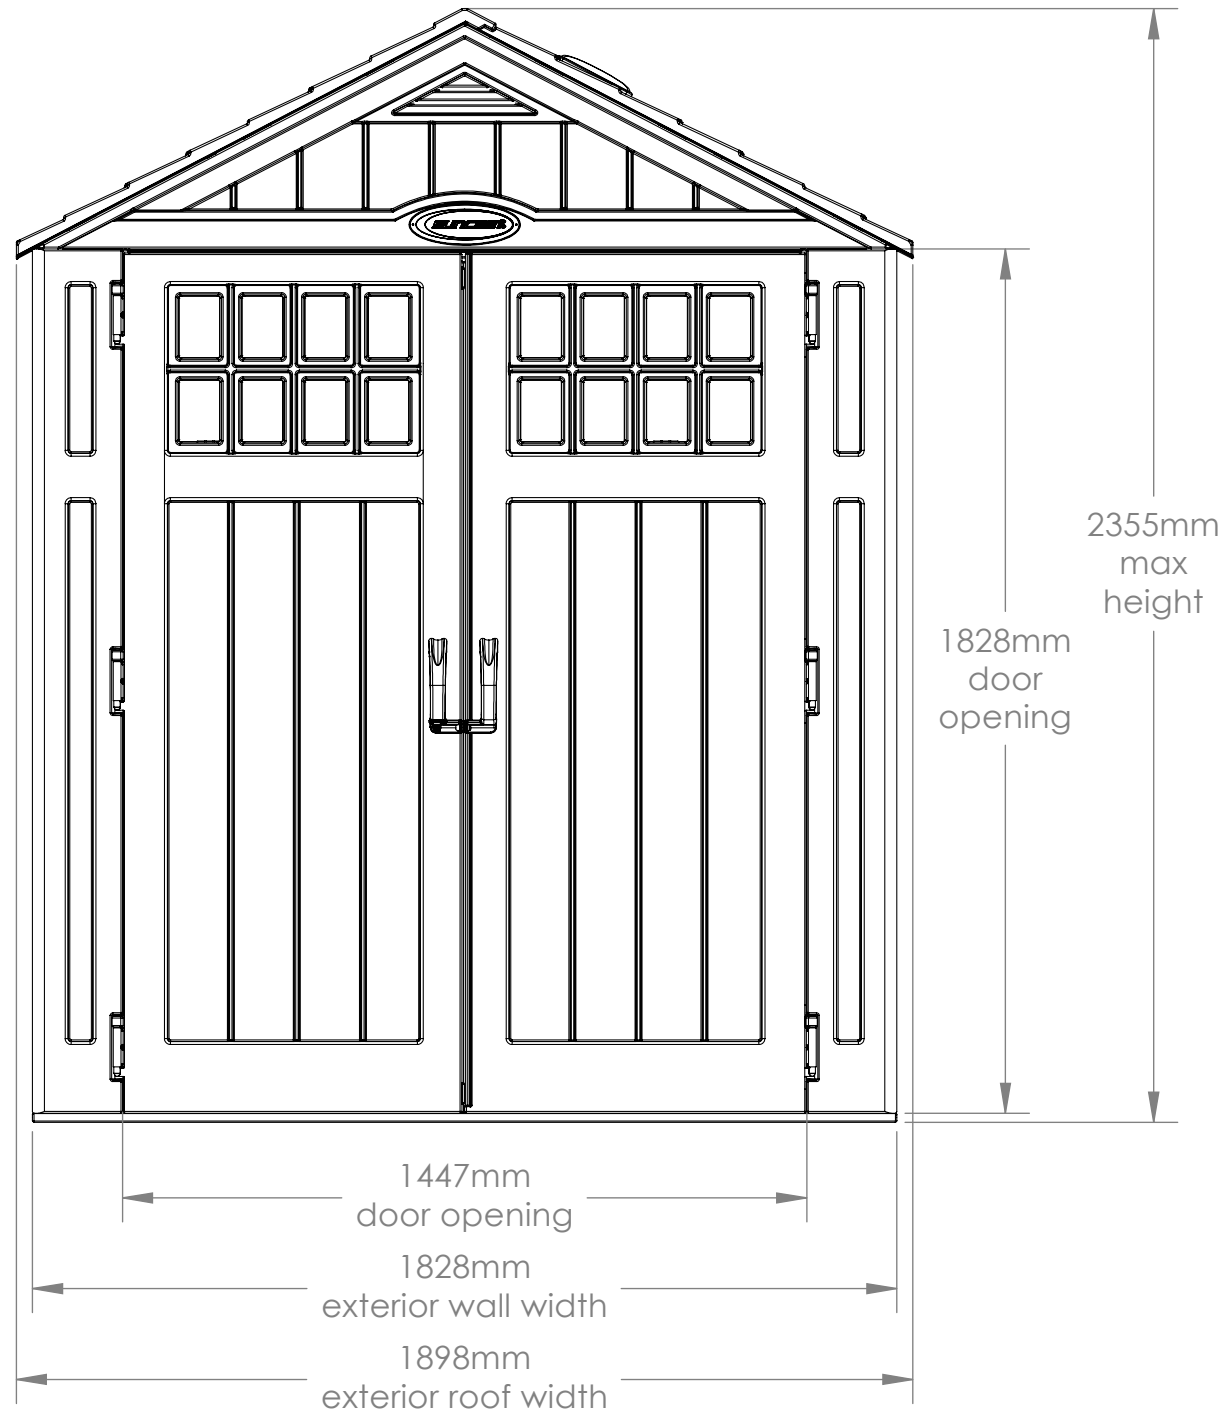

# BMS6310

FRONT VIEW

TOTAL VOLUME

Interior: 2.67 M<sup>3</sup>

Exterior: 2.93 M<sup>3</sup>

# BMS6310

SIDE VIEW

# BMS6310

TOP VIEW

## SECTION VIEW