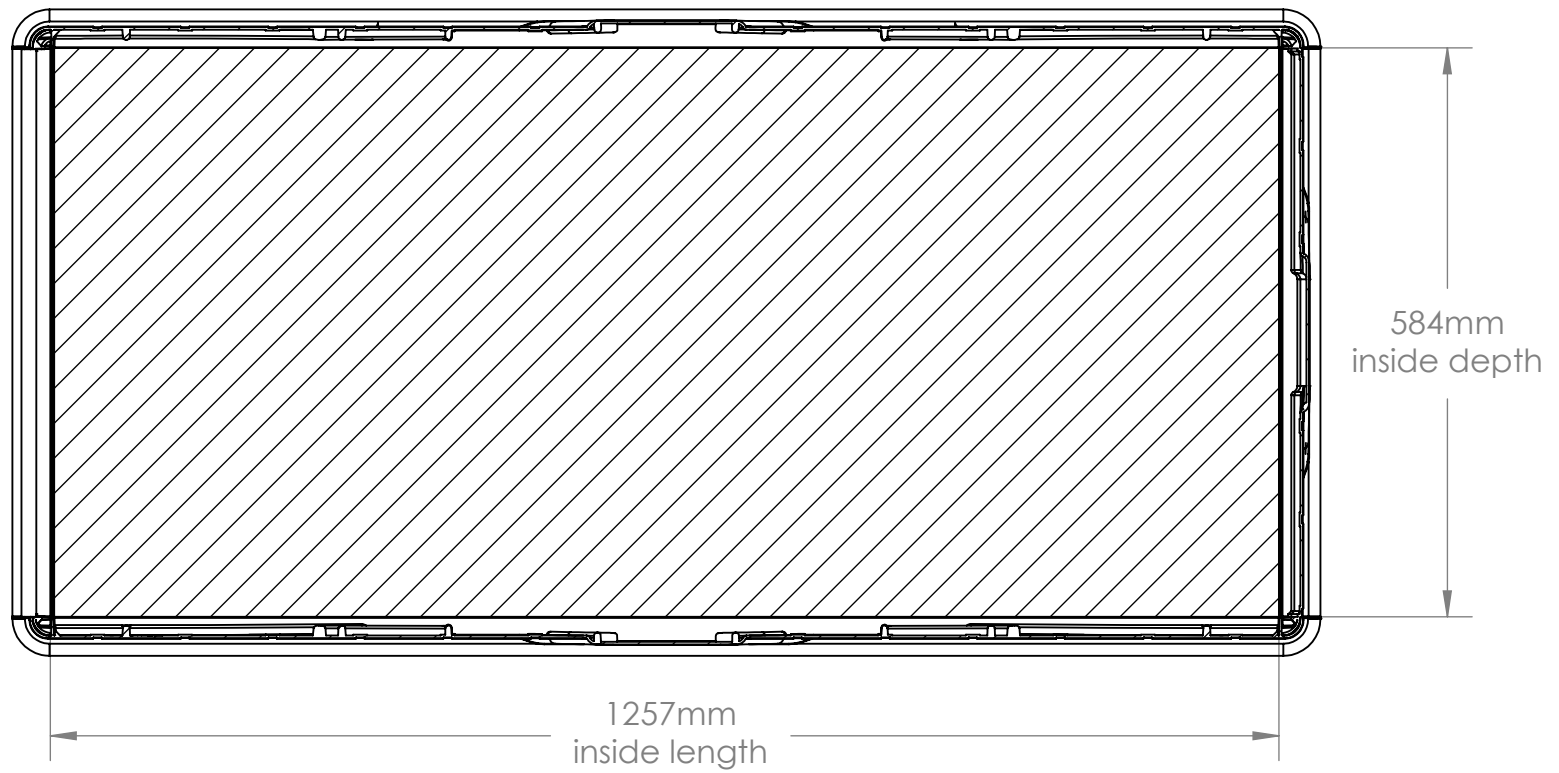

DB9500
FRONT VIEW

VOLUME: 2.8 m³
374 L

DB9500
SIDE VIEW

DB9500
TOP VIEW

DB9500
INTERIOR SIDE VIEW