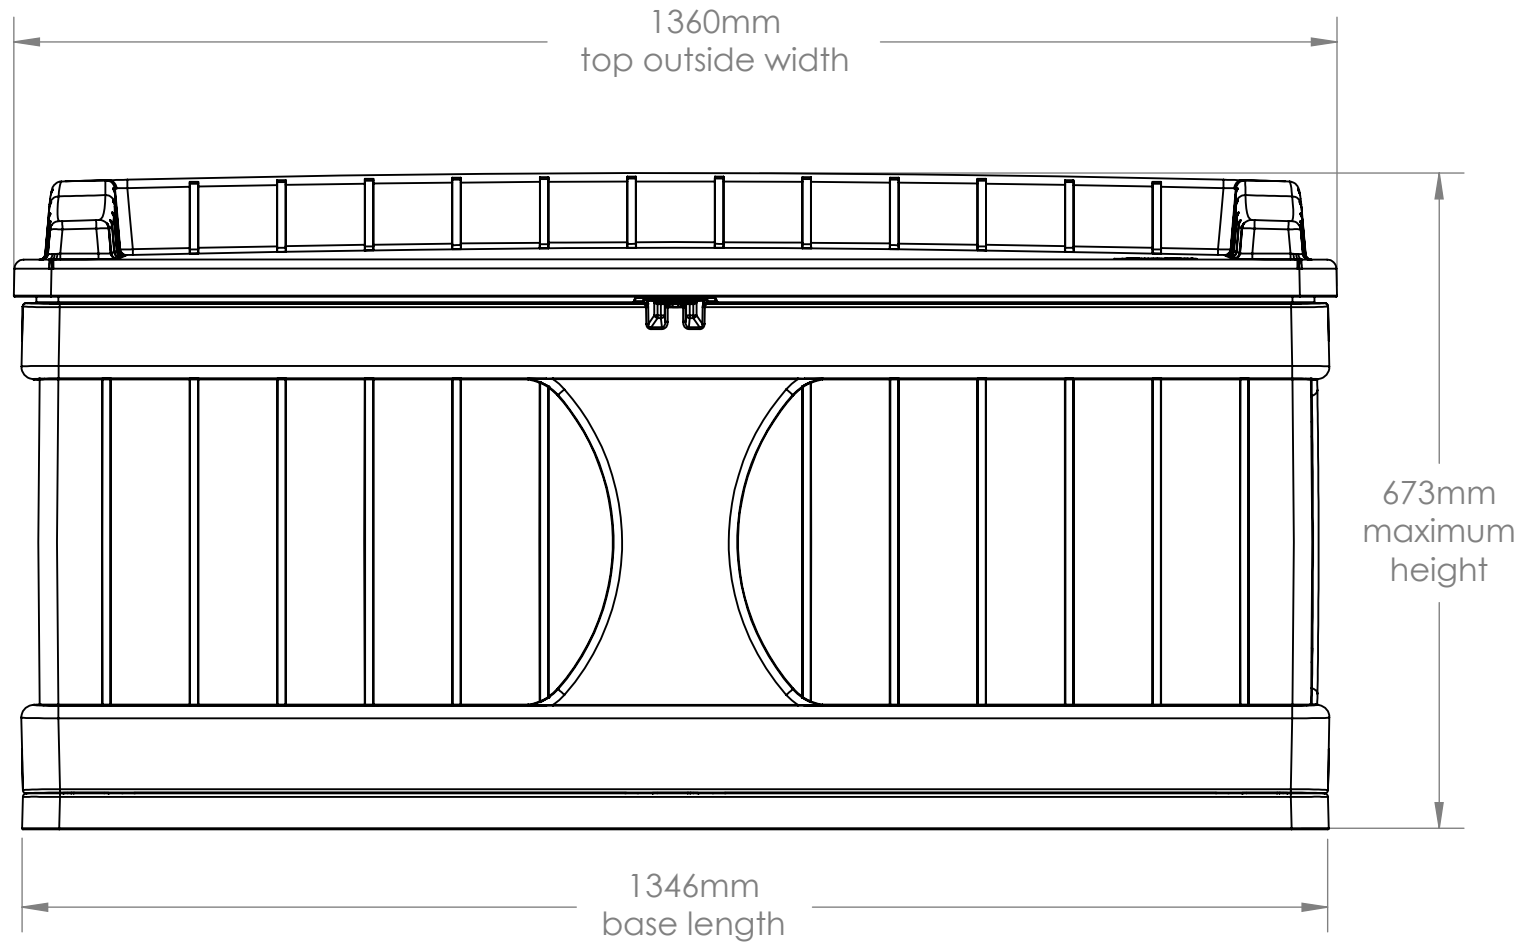

DB9500
FRONT VIEW

VOLUME: 2.8 m³
374 L

DB9500
SIDE VIEW

DB9500
TOP VIEW

DB9500
INTERIOR SIDE VIEW