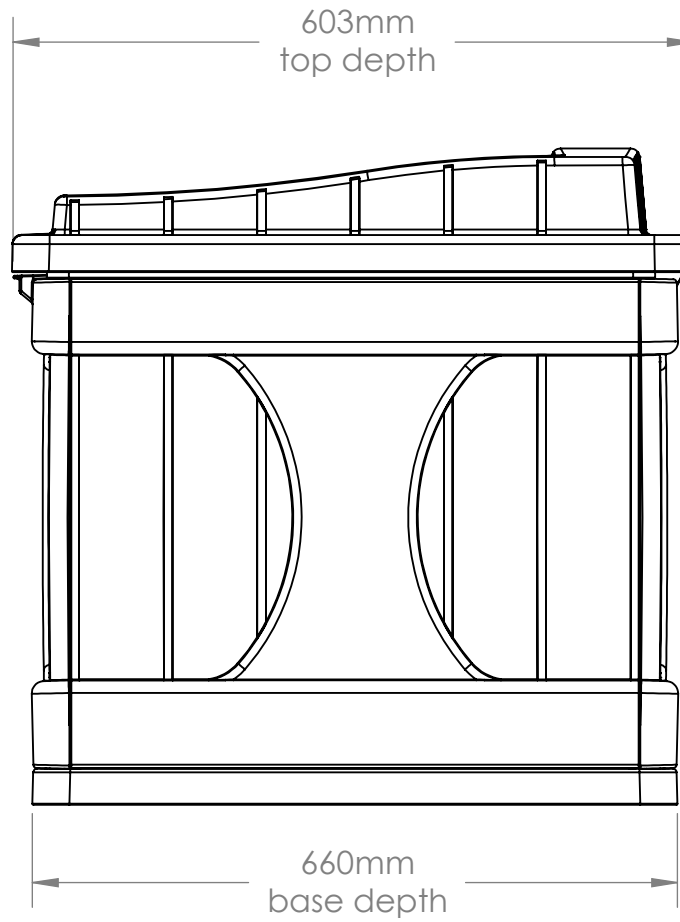

DB9500
FRONT VIEW

VOLUME: 2.8 m³
374 L

DB9500
SIDE VIEW

DB9500
TOP VIEW

DB9500
INTERIOR SIDE VIEW